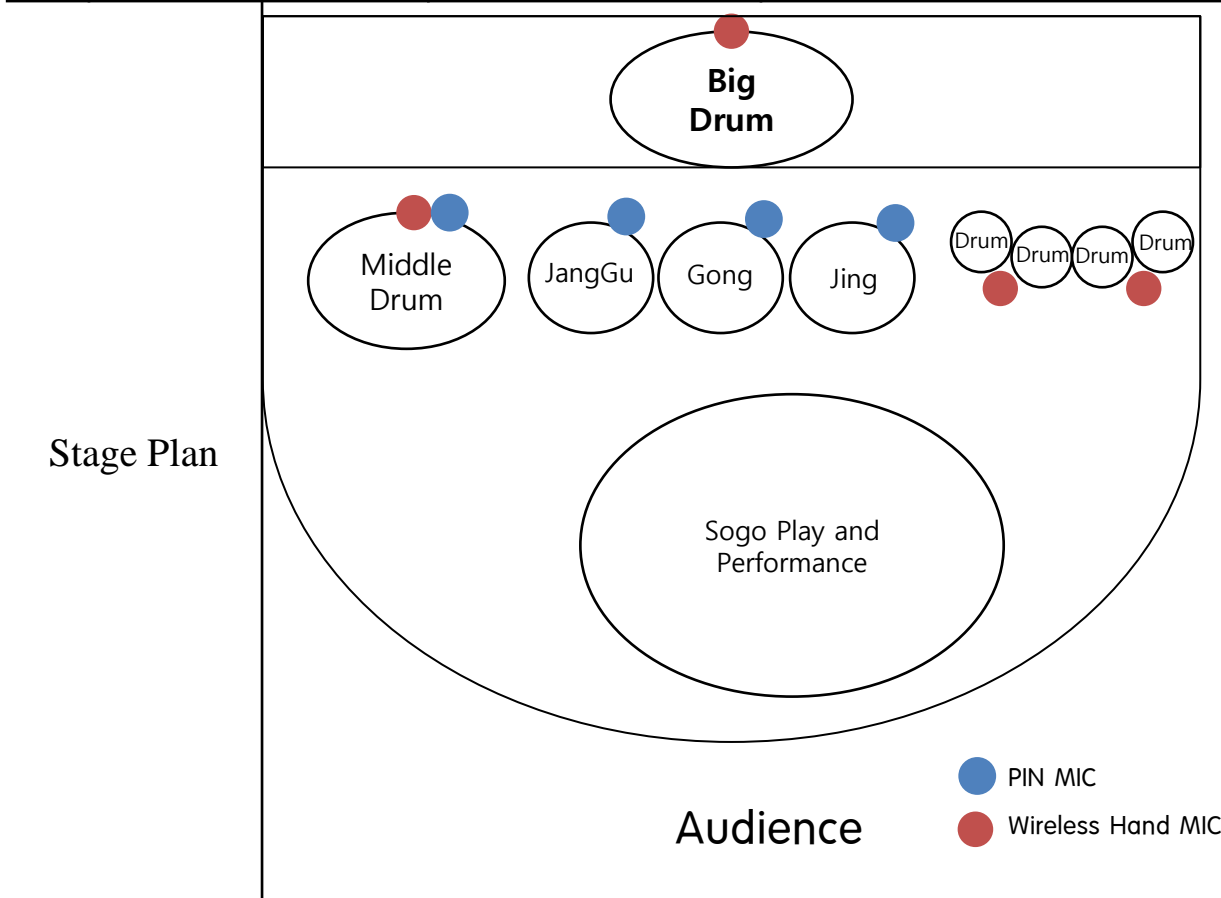

[6. Chunjisoohwa]

No.	Time	Total Time	Performer	Necessary Item	Content
8			▪ 6 Performer	▪ Pin MIC ▪ Wireless Hand MIC ▪ Long Stand	

MIC

- Pin MIC
- All performer use Pin MIC
- Wireless Hand MIC 4EA with Long Stand

Light

Remark