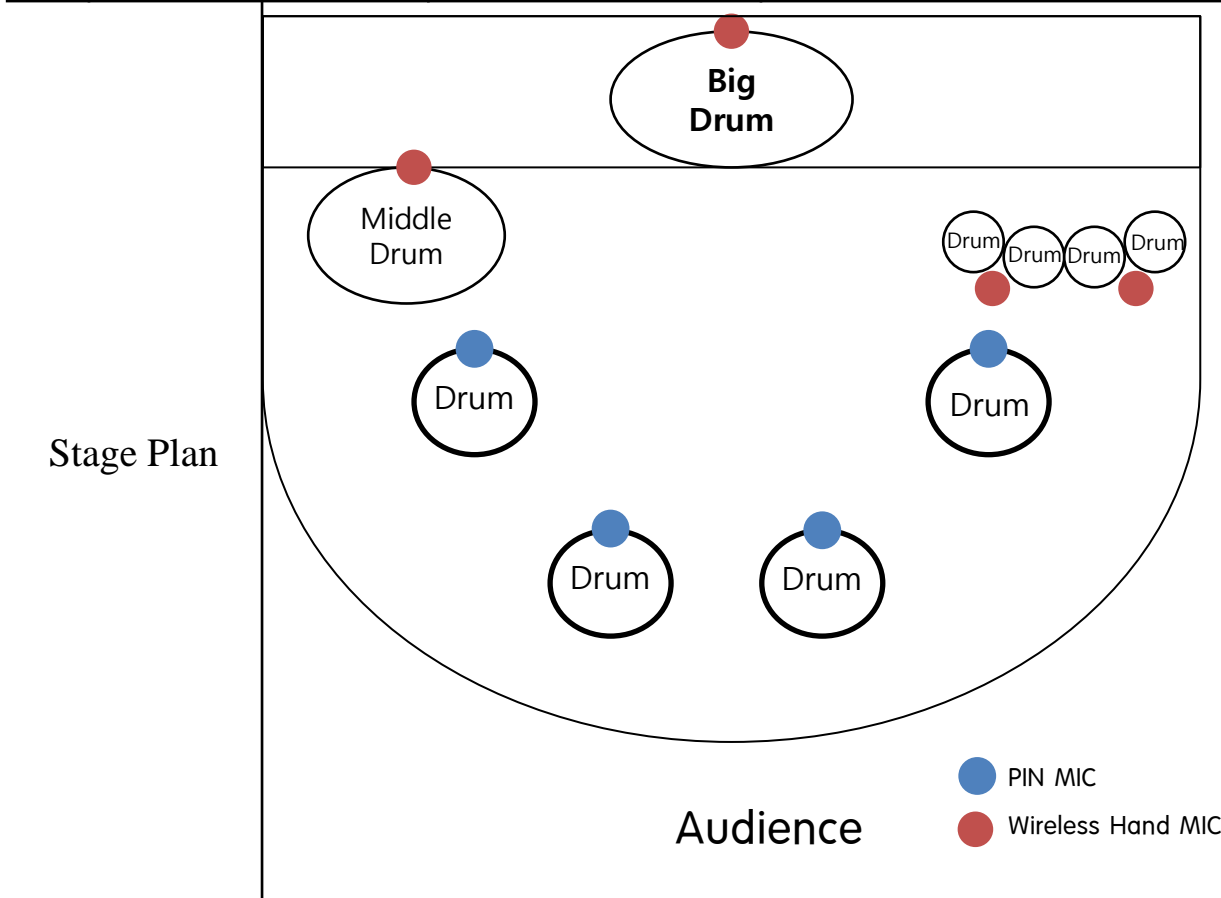

[4. Red Spirit]

No.	Time	Total Time	Performer	Necessary Item	Content
4			▪ 4 Performer	▪ Pin MIC ▪ Wireless Hand MIC ▪ Long Stand	▪ Modeum Drum Play

MIC

- Pin MIC 4EA
- Wireless Hand MIC 4EA with Long Stand

Light

Remark